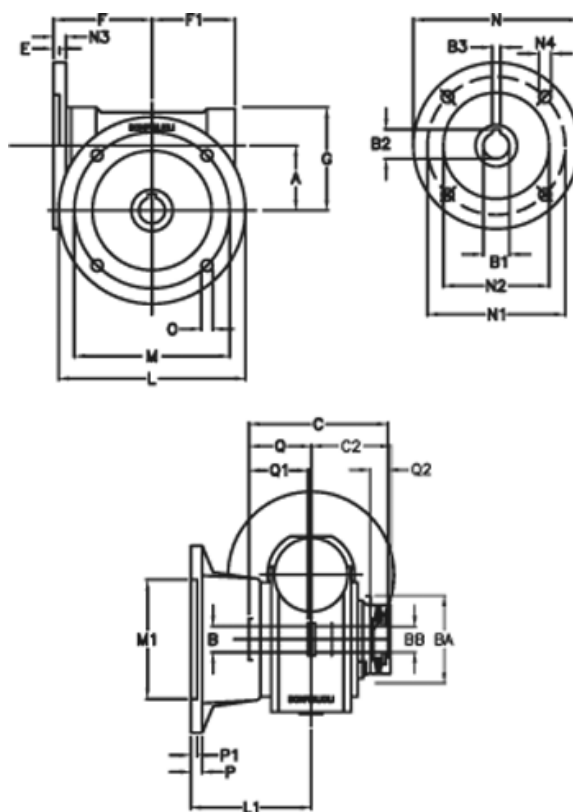

Article number: 390204903642736

Description: Worm Gear with Torque Limiter
VF 49-L2-F-36 P71B5

Measures

a = 49.50	C2 = 63,5	m = 90	P = 12
B = 25	Description = VF 49F-xx-71B5	M1 = 70	P1 = 10
B1 E7 = 14	E = 3.0	N = 160	Q = 51.0
B2 = 16.3	F = 70	N1 = 130	Q1 = 41
B3 H9 = 5	F1 = 63	N2 = 110	Q2 = 15
BA = 63	g = 80	N3 = 10.5	
BB H7 = 14	L = 125	N4 = 9.5	
C = 105	L1 = 85.5	O = 10.5	